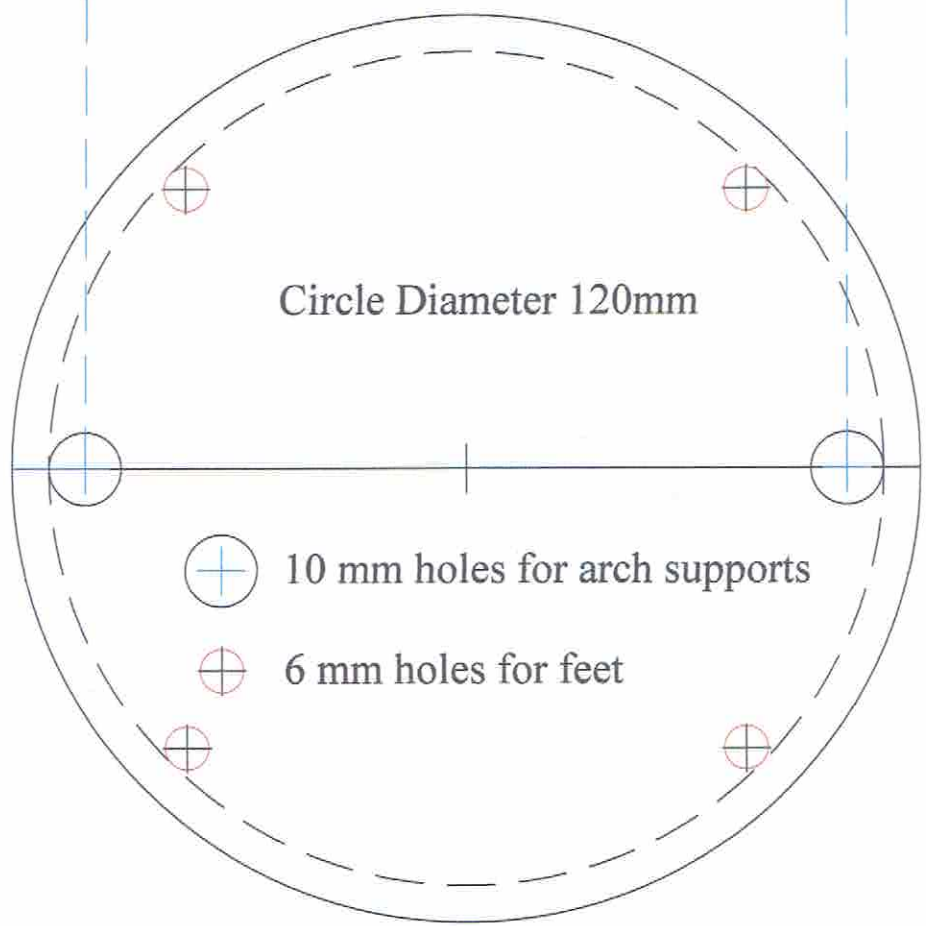

Actual Size

Template for

Colwin Way's Christmas Carousel

Circle Diameter 120mm

⊕ 10 mm holes for arch supports

⊕ 6 mm holes for feet