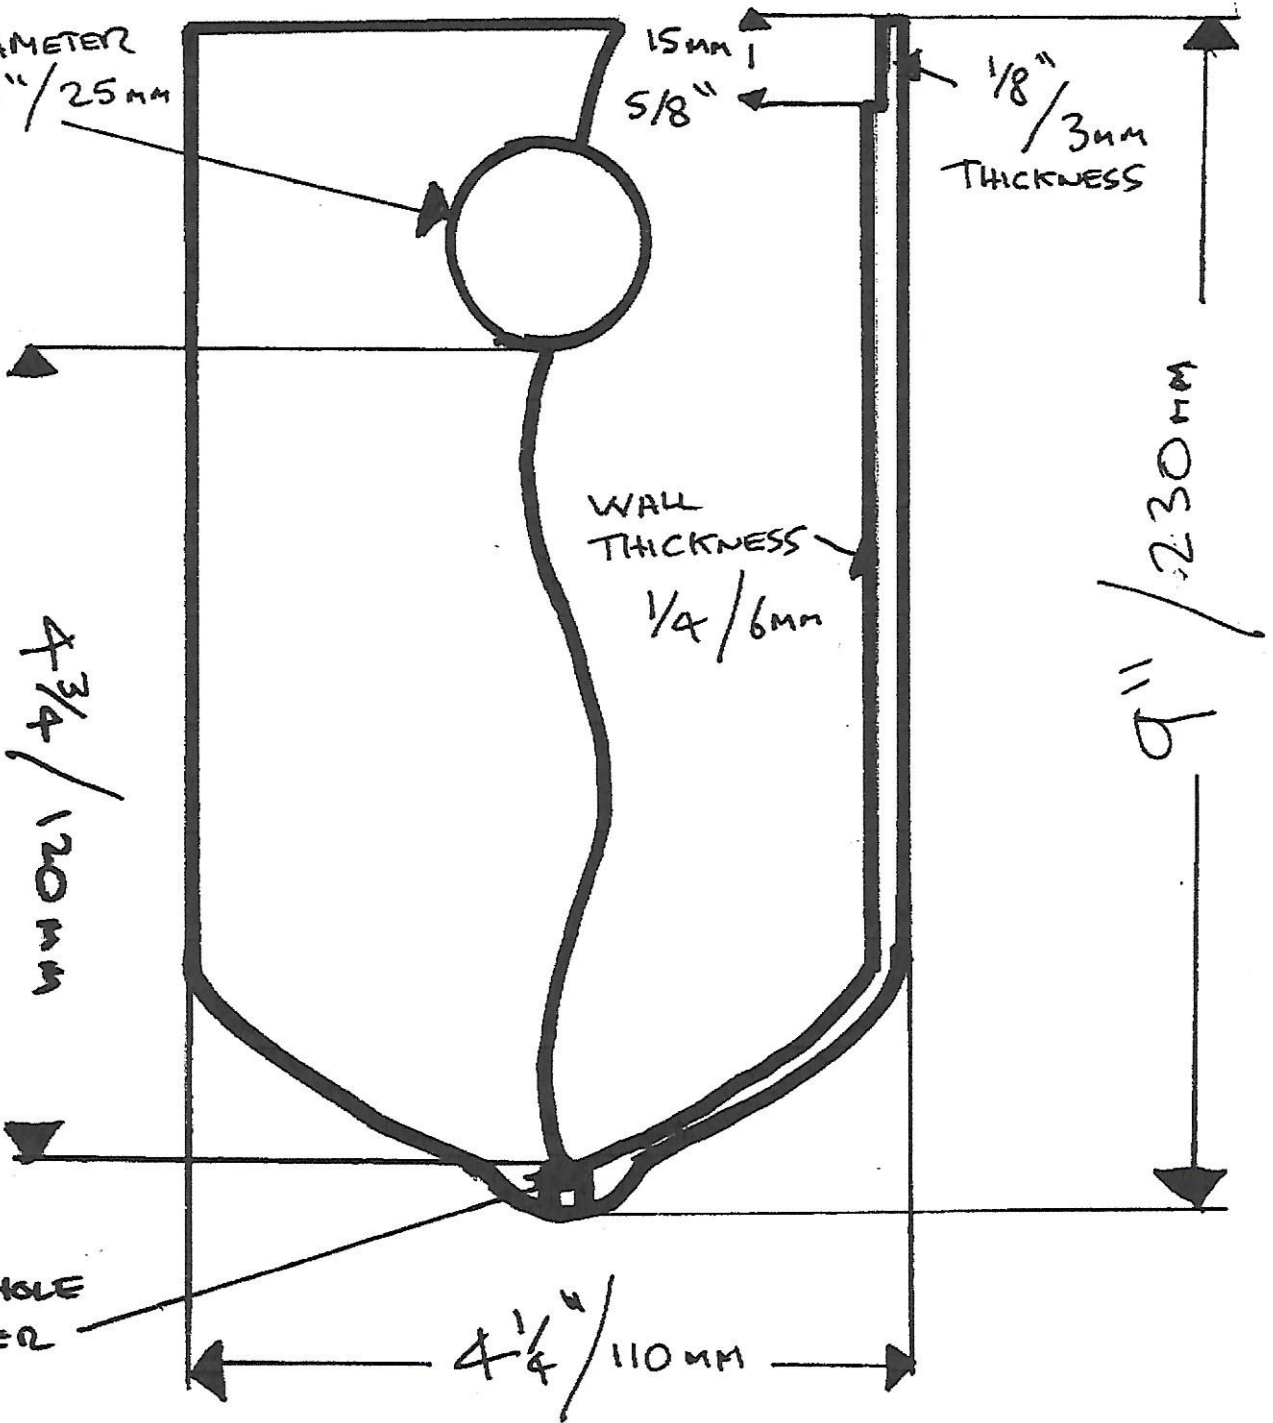

HOLE DIAMETER FROM 1" / 25 mm

MINIMUM MEASUREMENT BETWEEN BIRD ENTRANCE AND DRAINAGE HOLE

DRAIN HOLE DIAMETER 5 mm

9" / 230 mm